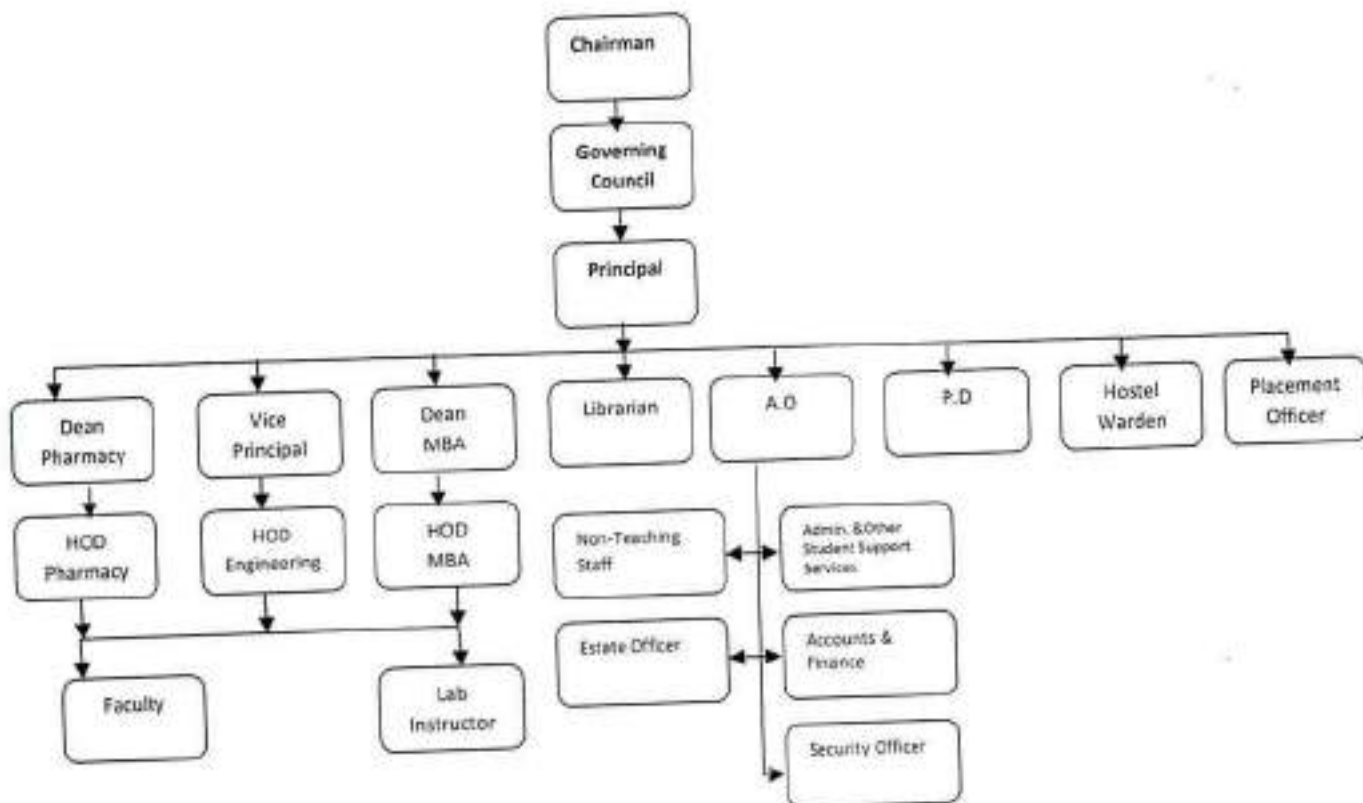

Organogram of S.V.S Group of Institutions

 PRINCIPAL

PRINCIPAL
 S.V.S. Group of Institutions
 Bheemaram, Hanamkonda,
 Warangal-506015. (U)